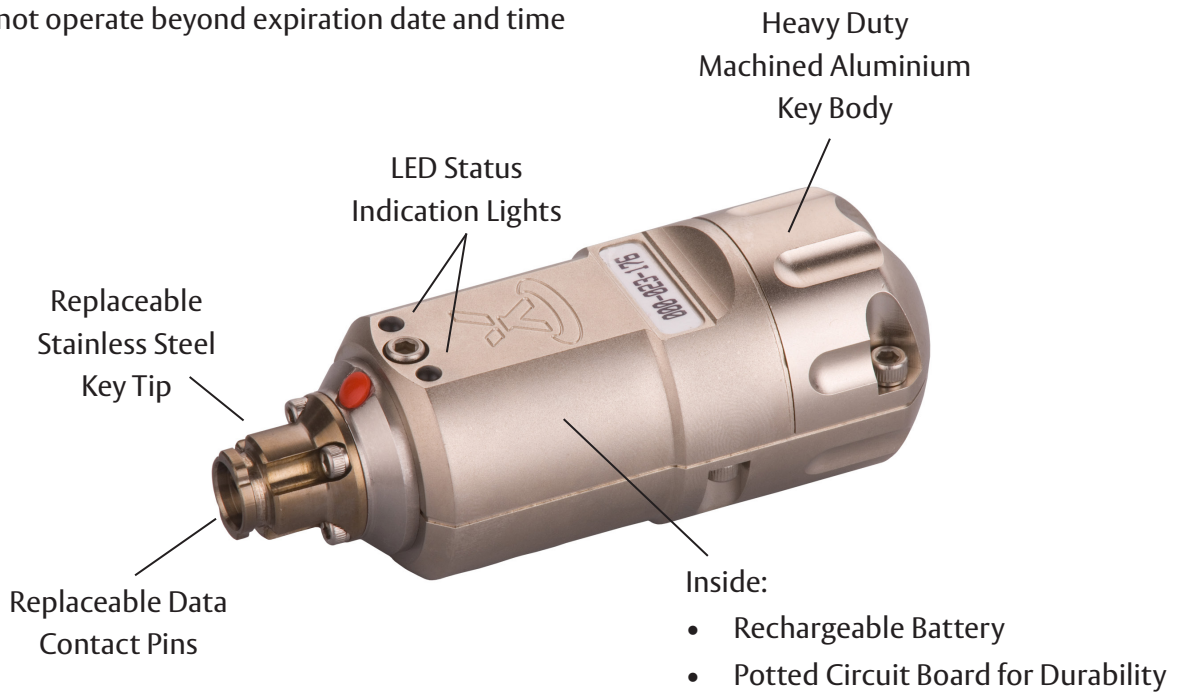

Medeco Nexgen Collector Key

The Medeco Nexgen heavy duty collector key is strong and smart. The key is designed and built to handle demanding requirements of on-street parking meter collections and maintenance, while providing the intelligence of a stand-alone access control system.

- Heavy duty weather resistant construction
- Key provides all power to the lock, no hard wiring required
- Rechargeable Battery - Up to 8,000 cycles per charge
- Stores access codes for up to 11,000 locks
- Records maximum of 6,000 access audit events
- Programmed for daily activation schedules
- Keys will not operate beyond expiration date and time

Part Number	Description
EV-5505 R	Nexgen Collector Key with Extended Key Tip
EV-5506 R	Medeco Nexgen Collector Key with Standard Key Tip