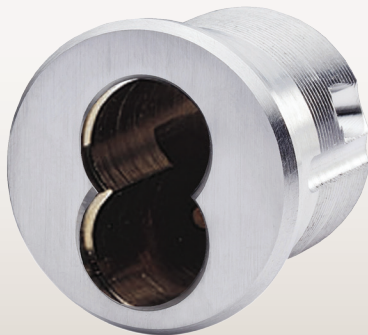

SFIC Housings