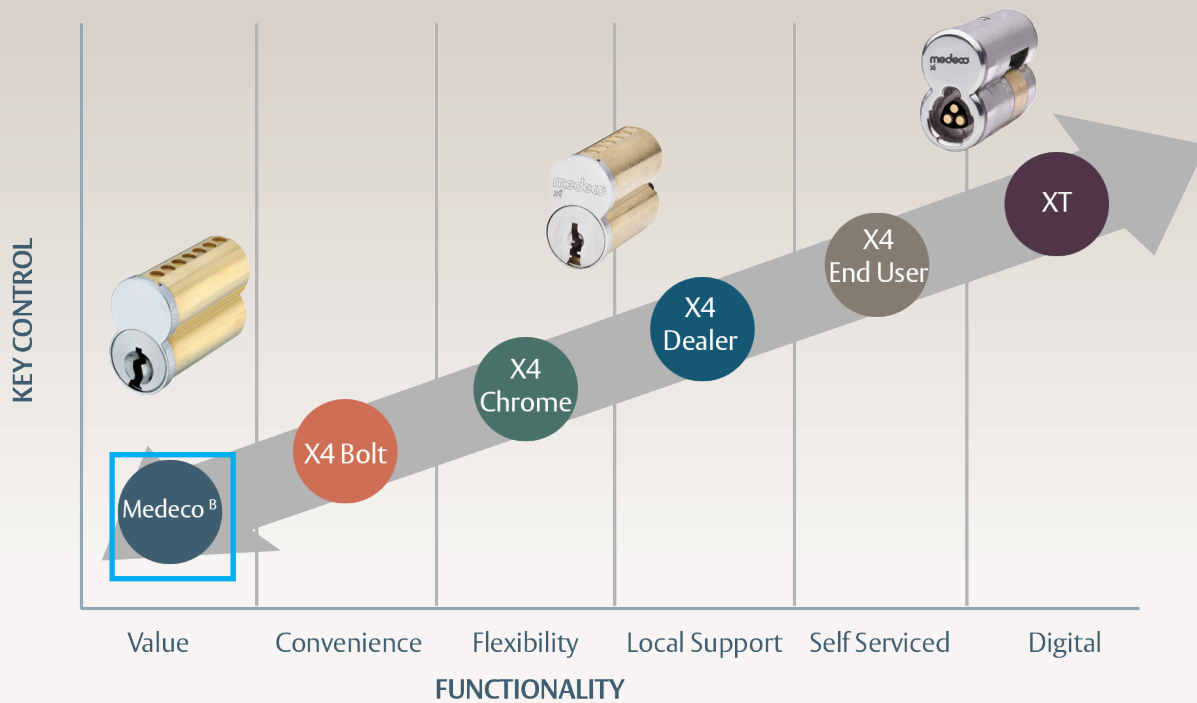

# Medeco<sup>B</sup> Small Format Interchangeable Core

Medeco<sup>B</sup> Cores

Medeco<sup>B</sup> Keyblanks

## Technical Information:

- Solid brass construction
- Reinforced sleeve design
- Plain face
- 6 & 7 pin unpatented SFIC
- Sleeve, shell, plug & face plate made of brass
- Keyway stamped on the back of the plug
- Individually capped pin chambers

## Available Keyways:

**What is Medeco<sup>B</sup>?**

Medeco<sup>B</sup> is a Small Format Interchangeable Core (SFIC), available in 27 industry standard keyways.

**What finishes are available in Medeco<sup>B</sup>?**