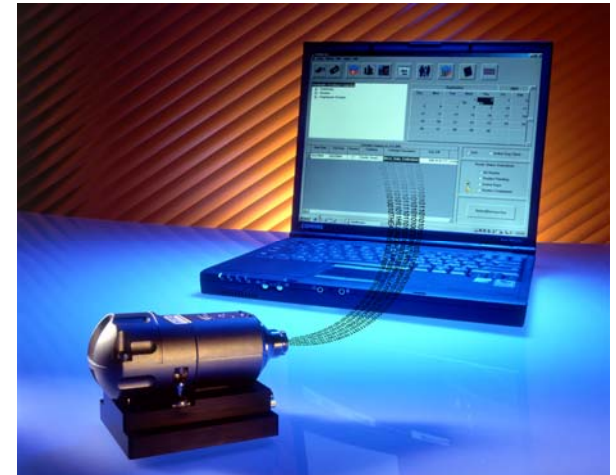

An ASSA ABLOY Group company

ASSA ABLOY

System Overview

Audit Capabilities

- /// Every time a NEXGEN key touches a meter the date, time and event is recorded in both the meter and key.
- /// The information is uploaded from the key into the host computer.
- /// Reports identify the date and time that each meter was accessed, or an attempt was made.
- /// Exceptions, as defined by management, will identify irregularities including:
 - /// Unauthorized Attempts,
 - /// Skipped Meters,
 - /// Re-opened Meters.